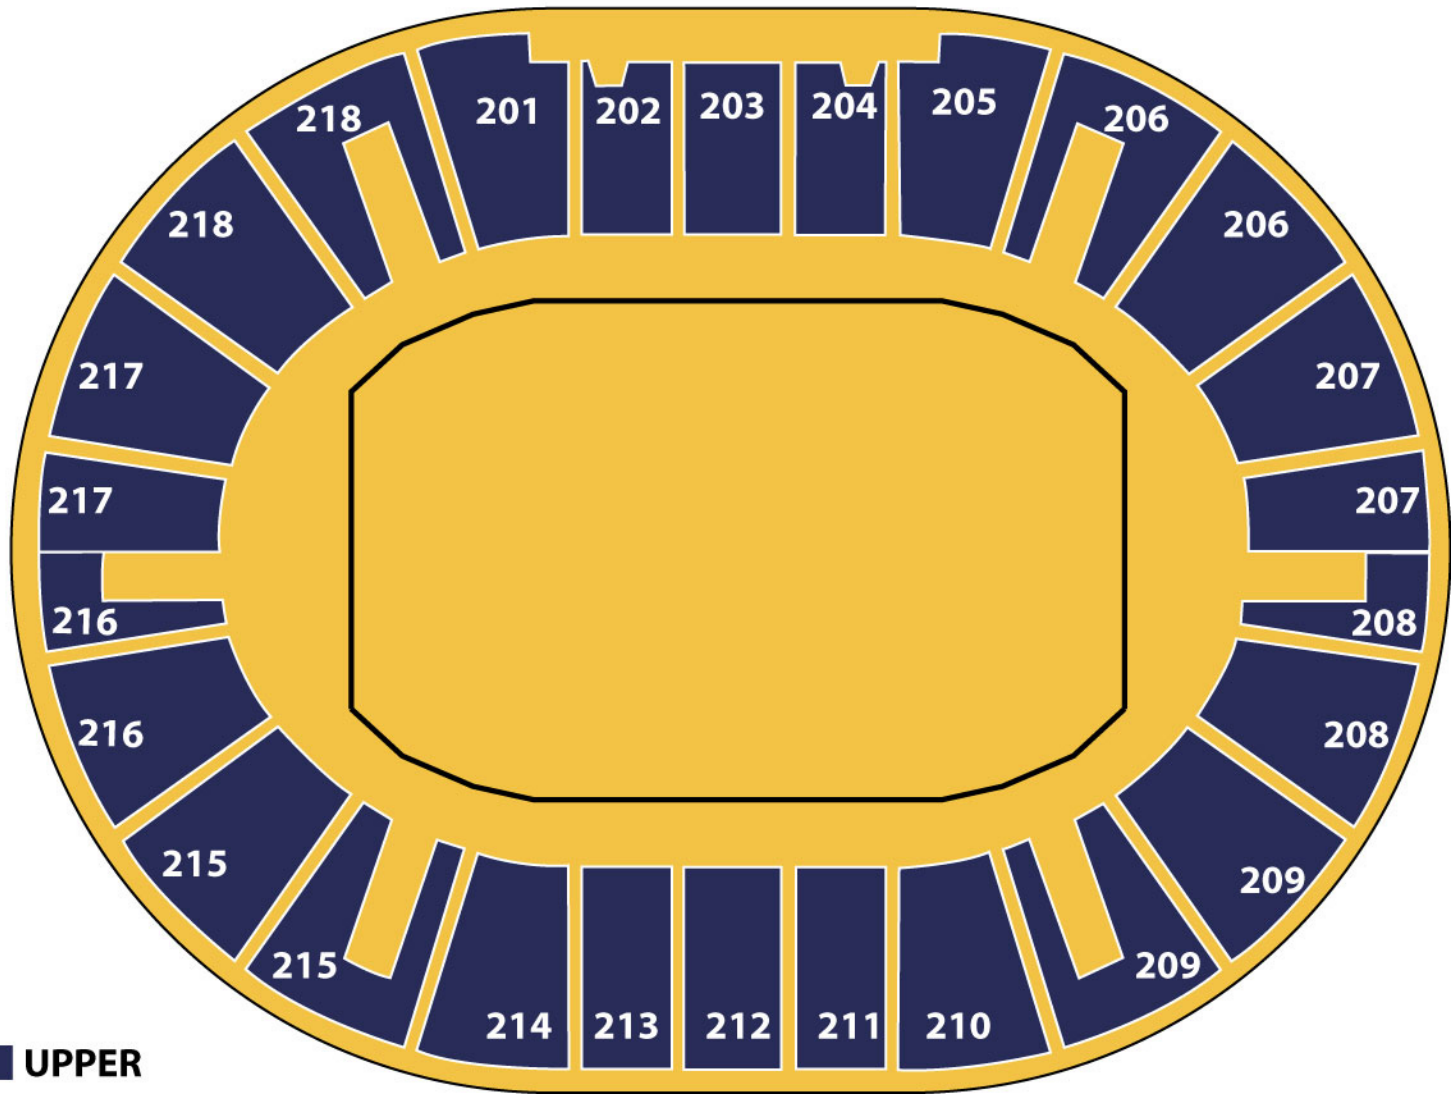

Concourse Seating

UPPER